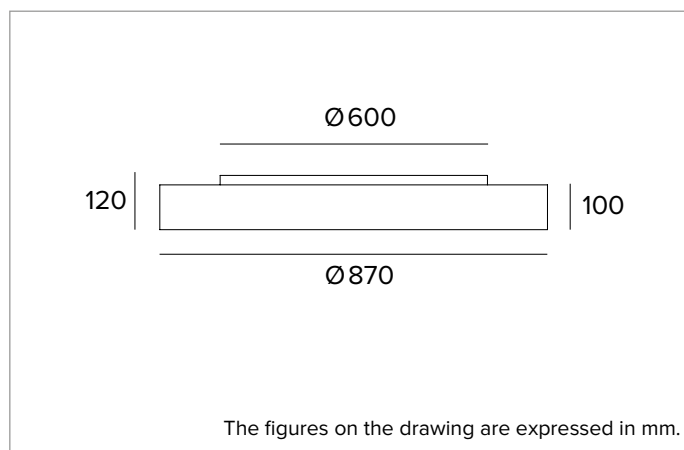

SOURCE

The LED Engine is made up of self-cooling circular boards. Tunable White version available on request.

Energy efficiency class: E

Nominal power: 146W

Nominal flux: 17865lm

Colour rendering index: 90

Rf: 91.4

Rg: 100.8

CCT nominal: 3000K

Lifetime (L80/B10): >50000h tq +25°C

ILLUMINOTECHNICAL CHARACTERISTICS

OPAL Direct/Indirect Version: High luminance transmission and light diffusion opaline polycarbonate lower diffusive screen. Diffused indirect emission LED Chip On Board.

Emission: UP-DOWN OPAL

Optical efficiency: 67%

Fixture flux: 11962lm

Luminous efficacy: 73lm/W

Photobiological safety: Compliant with RG1 low risk group

MECHANICAL CHARACTERISTICS

Calendered extruded aluminium body.

Colour and finish: Deep black

Dimensions: D=870mm

Weight: 14Kg

Degree of protection: IP20 for recessed part

Degree of protection: IP40 for exposed part

ELECTRICAL CHARACTERISTICS

Integrated electronic ON-OFF power supply. Emergency Pack available on request. Equipped with a rapid connector for mains connection.

Fixture Power: 164W

Power supply: 220-240Vac 50/60Hz

Insulation Class: CLASS 1

Type of driver / Control: ON-OFF

Driver included: YES

Class F: YES

Ambient temperature: 0°C / +25°C

INSTALLATION

Suspension installation is possible using a special accessory to be ordered separately.

NOTES

DIRECT/INDIRECT VERSION: Fitted with separate switches. Three different light effects available: direct light, indirect light and mixed direct/indirect light. 110-277Vac version available on request.

WARRANTY

5 years.

WARNING

Luminaire designed for disposal/recycling at end-of-life. Replaceable (LED only) light source by a professional. Replaceable control gear by a professional.

Due to the technological evolution of the electronic components, the data provided may be updated, and as such, confirmation must be requested during the order process.

Luminous flux and power supply have +/-10% tolerances with respect to the indicated value. tq +25°C (CIE 121).

We reserve the right to make technical changes.

Targetti Sankey S.r.l.
Via Pratese, 164
50145 Firenze - Italy
Tel: +39 055 37911
targetti.com
targetti@targetti.com

CCIAA Firenze
Share Capital:
€ 500.000,00
VAT N. (IT):
01537660480
R.E.A.: FI-275656

TARGETTI